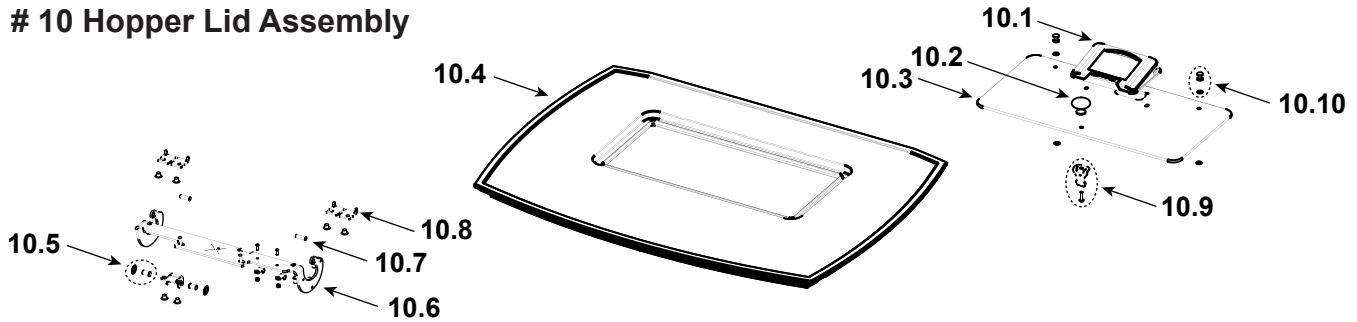

IMPORTANT: THIS IS DATED INFORMATION. Parts must be ordered from a dealer or distributor. **Hearth and Home Technologies does not sell directly to consumers.** Provide model number and serial number when requesting service parts from your dealer or distributor.

**Stocked
at Depot**

ITEM	DESCRIPTION	COMMENTS	PART NUMBER	
1	Pellet Tailpipe Cast		3-00-247237	Y
2	Gasket Set, Burn Pot & Tailpipe	Pkg of 5 Sets	1-00-07381	Y
3	Right Feeder Shield		1-10-677885A	Y
4	Left Feeder Shield		1-10-677084A	Y
5	Combustion Box Insulation		3-44-677042	
6	Rear Shield Retainer		2-00-677086L	
7	Combustion Blower (Includes Capacitor, Hardware, & Gasket)		1-00-02275	Y
	Gasket		SRV8344-004	
	Fan Blade		1-10-574500A	Y
	Blower Mount Plate w/Studs and Nuts		2-00-680007L	Y
	Blower Mounting Studs and Nuts	5 Sets	1-00-632150	
8	Differential Switch		3-20-6866	Y
9	Thermister Probe (ESP Probe)		3-20-00844	Y

10 Hopper Lid Assembly

10.1	Touch Control		1-00-777552	Y
	Cable Cover Gasket	Post HF1670987	3-44-777549	
10.2	Hopper Knob w/Screw		1-00-02000-1	
10.3	Hopper Lid Glass		3-40-777770	Y
10.4	Top	Black Paint	4-00-677057P	
		Majolica Brown Porcelain	1-10-677057-14	
		Dark Blue Porcelain	1-10-677057-20	
		Frost Porcelain	1-10-677057-21	
		Black Porcelain	1-10-677057-22	
	Twilight	1-10-677057-30		
	Gasket, 3/8 x 1/2	20 Ft	1-00-375501	Y
10.5	Ball Plungers and Retainers	6 Sets	1-00-5500	
10.6	Hinge w/Hardware		1-00-777771	Y
10.7	Dowel Pin, 1/4 x 3/4	Pkg of 15	3-30-2015-15	
10.8	Hinge Pin Plate w/Hardware	1 Set	1-00-777560	
10.9	Complete Latch	2 Sets	1-00-0669697	Y
10.10	Screw Post Kit	20 Sets	1-00-129004	Y

Additional service part numbers appear on following page.