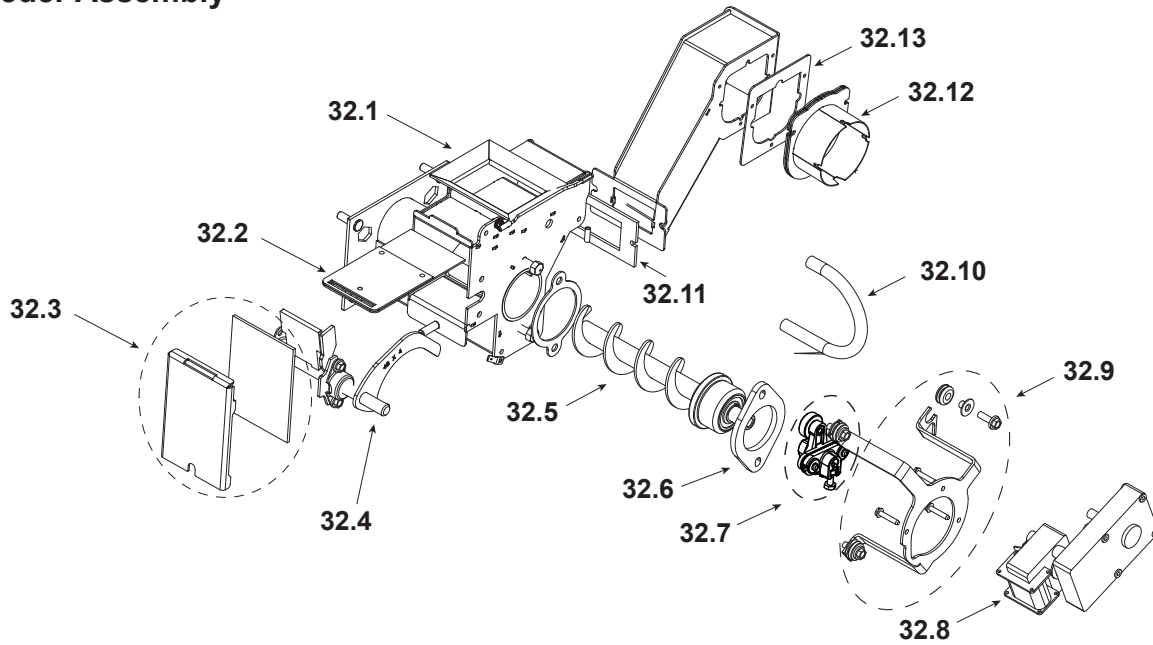

Stocked at Depot

ITEM	DESCRIPTION	COMMENTS	PART NUMBER	
30	Capacitor		1-00-00276	Y
31	Gasket Set, Burn Pot & Tailpipe	Pkg of 5 Sets	1-00-07381	Y

#32 Feeder Assembly

32	Feeder Assembly			
32.1	Feeder Body		1-10-680021A	Y
32.2	Slide Plate		1-10-777690A	Y
32.3	Feed Cover & Gasket	2 Sets	1-00-677122	Y
32.4	Pusher Arm		1-10-677187W	Y
	Pillow Block	Pkg of 4	3-31-3614087-4	Y
32.5	Auger		3-50-00565	Y
	Gasket, Auger	Pkg of 5	1-00-888196	
32.6	Bearing Retainer w/Hardware		1-00-04035	Y
	Cam Bearing		3-31-3014	Y
32.7	Cam Block Assembly		1-10-777950A	Y
32.8	Gear Motor		3-20-00677	Y
32.9	Motor Mount w/Hardware		1-00-777598	Y
32.1	Feeder Crossover Tube Kit		1-00-67900	Y
32.11	Gasket, Snout	Pkg of 10	3-44-677160-10	Y
32.12	Air Intake		1-10-06810A	
32.13	Gasket, Air Intake	Pkg of 6	3-44-72224-6	Y