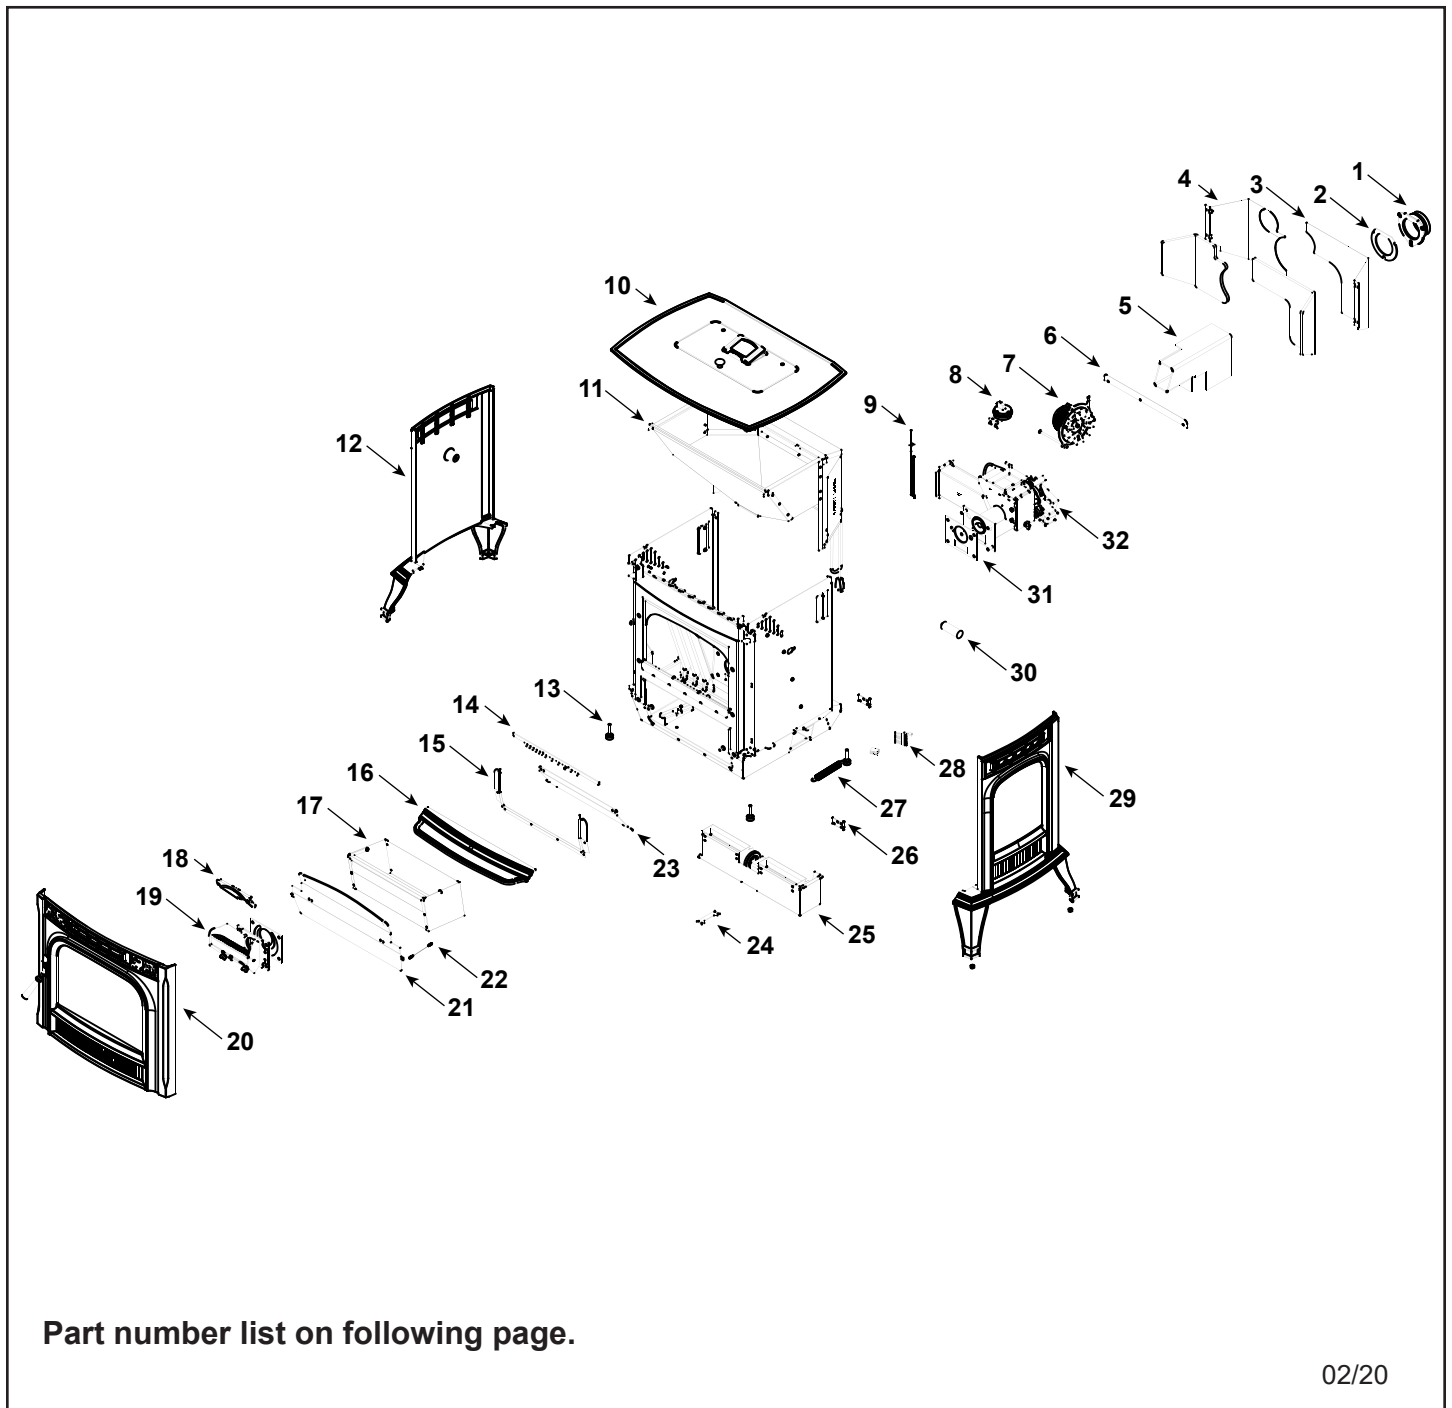

- 1-90-680000-1 (Black) (Beginning Manufacturing Date: Sept 2016)(Ending Manufacturing Date: Feb 2020)
- 1-90-680000-14 (Majolica Brown) (Beginning Manufacturing Date: Sept 2016)(Ending Manufacturing Date: Feb 2020)
- 1-90-680000-20 (Dark Blue)(Beginning Manufacturing Date: Sept 2016)(Ending Manufacturing Date: April 2019)
- 1-90-680000-21 (Frost) (Beginning Manufacturing Date: Sept 2016)(Ending Manufacturing Date: Feb 2020)
- 1-90-680000-22 (Black Porcelain)(Beginning Manufacturing Date: Sept 2016)(Ending Manufacturing Date: April 2019)
- 1-90-680000-30 (Twilight) (Beginning Manufacturing Date: Sept 2016)(Ending Manufacturing Date: Feb 2020)
- 1-90-680001-1 (Black w/Wireless) (Beginning Manufacturing Date: Feb 2020)
- 1-90-680001-14 (Majolica Brown w/Wireless) (Beginning Manufacturing Date: Feb 2020)
- 1-90-680001-21 (Frost w/Wireless) (Beginning Manufacturing Date: Feb 2020)
- 1-90-680001-30 (Twilight w/Wireless) (Beginning Manufacturing Date: Feb 2020)

Part number list on following page.