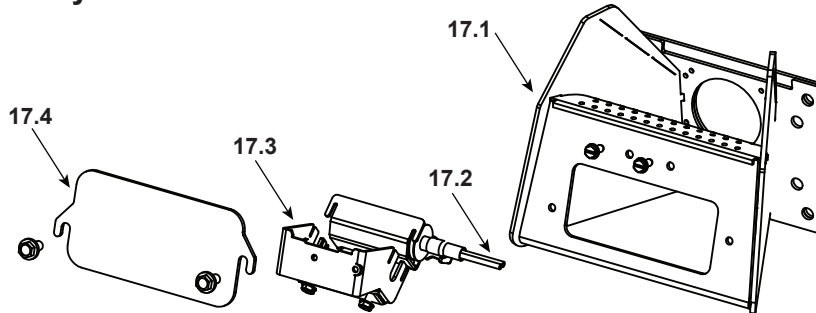

IMPORTANT: THIS IS DATED INFORMATION. Parts must be ordered from a dealer or distributor. **Hearth and Home Technologies does not sell directly to consumers.** Provide model number and serial number when requesting service parts from your dealer or distributor.

Stocked at Depot

ITEM	DESCRIPTION	COMMENTS	PART NUMBER	
12	Burn Pot Scraper	Pkg of 10	2-00-777138-10	
13	Ashlip	Black	3-00-777644P	
		Majolica Brown	1-00-777644-14	
14	Ash Door, Complete		1-10-777135A	
	Gasket 1/2" RD LD	20 Feet	1-00-1086204	Y
15	Ash Door Handle Assembly	1 Set	1-00-777149	Y
	Rollers & Hardware	1 Set	1-00-77723	Y
16	Ash Pan		1-10-777121A	Y

#17 Burn Pot Assembly

17	Burn Pot Assembly			
17.1	Burn Pot Weldment		1-10-777901A	Y
	Gasket, Burn Pot		3-44-237639	Y
	Flame Guide		3-00-03000	Y
17.2	Ingiter		3-20-677200	Y
		Pkg of 10	1-00-677200	Y
17.3	Igniter Bracket		1-00-777906	
17.4	Burn Pot Clean Out w/Hardware		1-00-777908	Y
	1/4"-20x1/2	Pkg of 50	3-30-2001-50	Y
18	Leg Leveling Kit	1 Set	1-00-12302	
19	Leg w/Hardware	Black	1-00-249100	Y
		Majolica Brown	1-00-249100-14	Y
20	Right Side Cast	Black	4-00-777646P	
		Majolica Brown	1-00-777646-14	
21	Combustion Blower		1-00-02275	Y
	Fan Blade		1-10-574500A	Y
	Pound In Stud 6-32 X 1 1/4 (Pre HF2265448)	Pkg of 30	1-00-53463220	
	Blower Mounting Screws (Post HF2265448)	5 Sets	1-00-832150	
22	Gasket Set, Burn Pot & Tailpipe	Pkg of 5 Sets	1-00-07381	Y
23	Pellet Tailpipe, Cast		3-00-247237	Y

Additional service parts on following page.