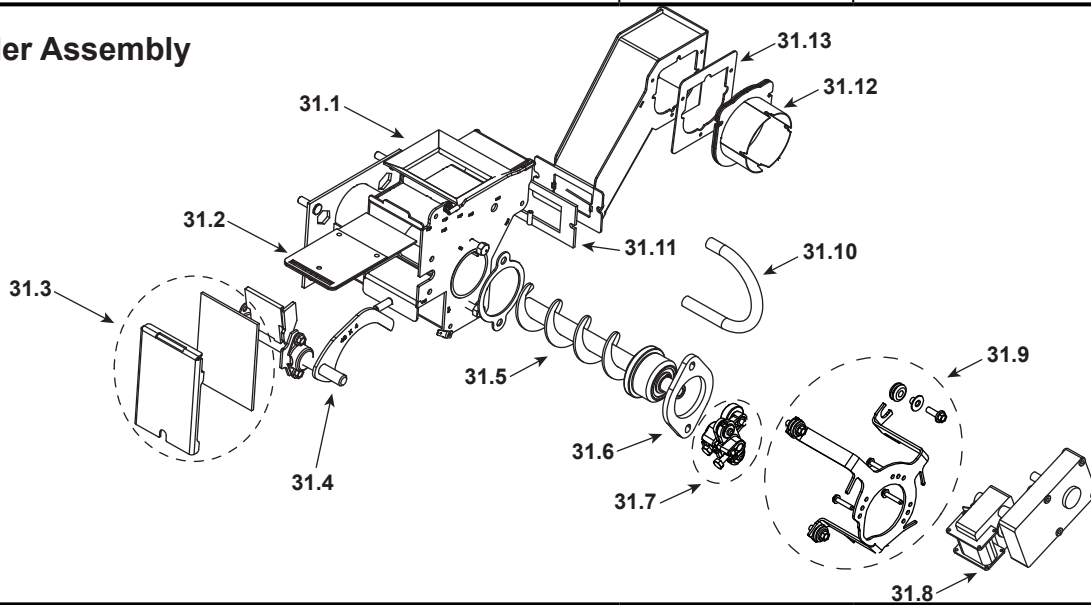

IMPORTANT: THIS IS DATED INFORMATION. Parts must be ordered from a dealer or distributor. **Hearth and Home Technologies does not sell directly to consumers.** Provide model number and serial number when requesting service parts from your dealer or distributor.

Stocked at Depot

ITEM	DESCRIPTION	COMMENTS	PART NUMBER	Stocked at Depot
24	Power Cord		3-20-51578	Y
	Line Filter		3-20-803744	Y
25	Gasket Set, Burn Pot & Tailpipe	Pkg of 5 Sets	1-00-07381	Y
26	ESP Probe-Red/Red		3-20-00844	Y
27	Distribution Blower, 100CFM	Qty 2 req	SRV3-21-07775	Y
28	Rear Cover, Right		1-00-777124	Y
29	Differential Switch		3-20-6866	Y
	Tubing, 1/8 Silicone	5 Feet	1-00-5113574	Y
30	Rear Cover, Left		1-00-777123	Y

#31 Feeder Assembly

31	Feeder Assembly			
31.1	Feeder Body		1-10-777513A	Y
31.2	Slide Plate Assembly		1-10-777690A	Y
31.3	Feed Cover & Gasket	2 Sets	1-00-677122	Y
31.4	Pusher Arm		1-10-677187W	Y
	Pillow Block	Pkg of 4	3-31-3614087-4	Y
31.5	Auger		3-50-00565	Y
31.6	Bearing Retainer w/Hardware		1-00-04035	Y
	Cam Bearing		3-31-3014	Y
31.7	Cam Block Assembly		1-10-777950A	Y
31.8	4 RPM CW Outboard Motor, 120V		3-20-00677	Y
31.9	Motor Mount w/Hardware		1-00-777598	Y
31.10	Feeder Crossover Tube Kit		1-00-67900	Y
31.11	Gasket, Snout	Pkg of 10	3-44-677160-10	Y
31.12	Air Intake		1-10-06810A	
31.13	Gasket, Air Intake	Pkg of 6	3-44-72224-6	Y

Additional service parts on following page.