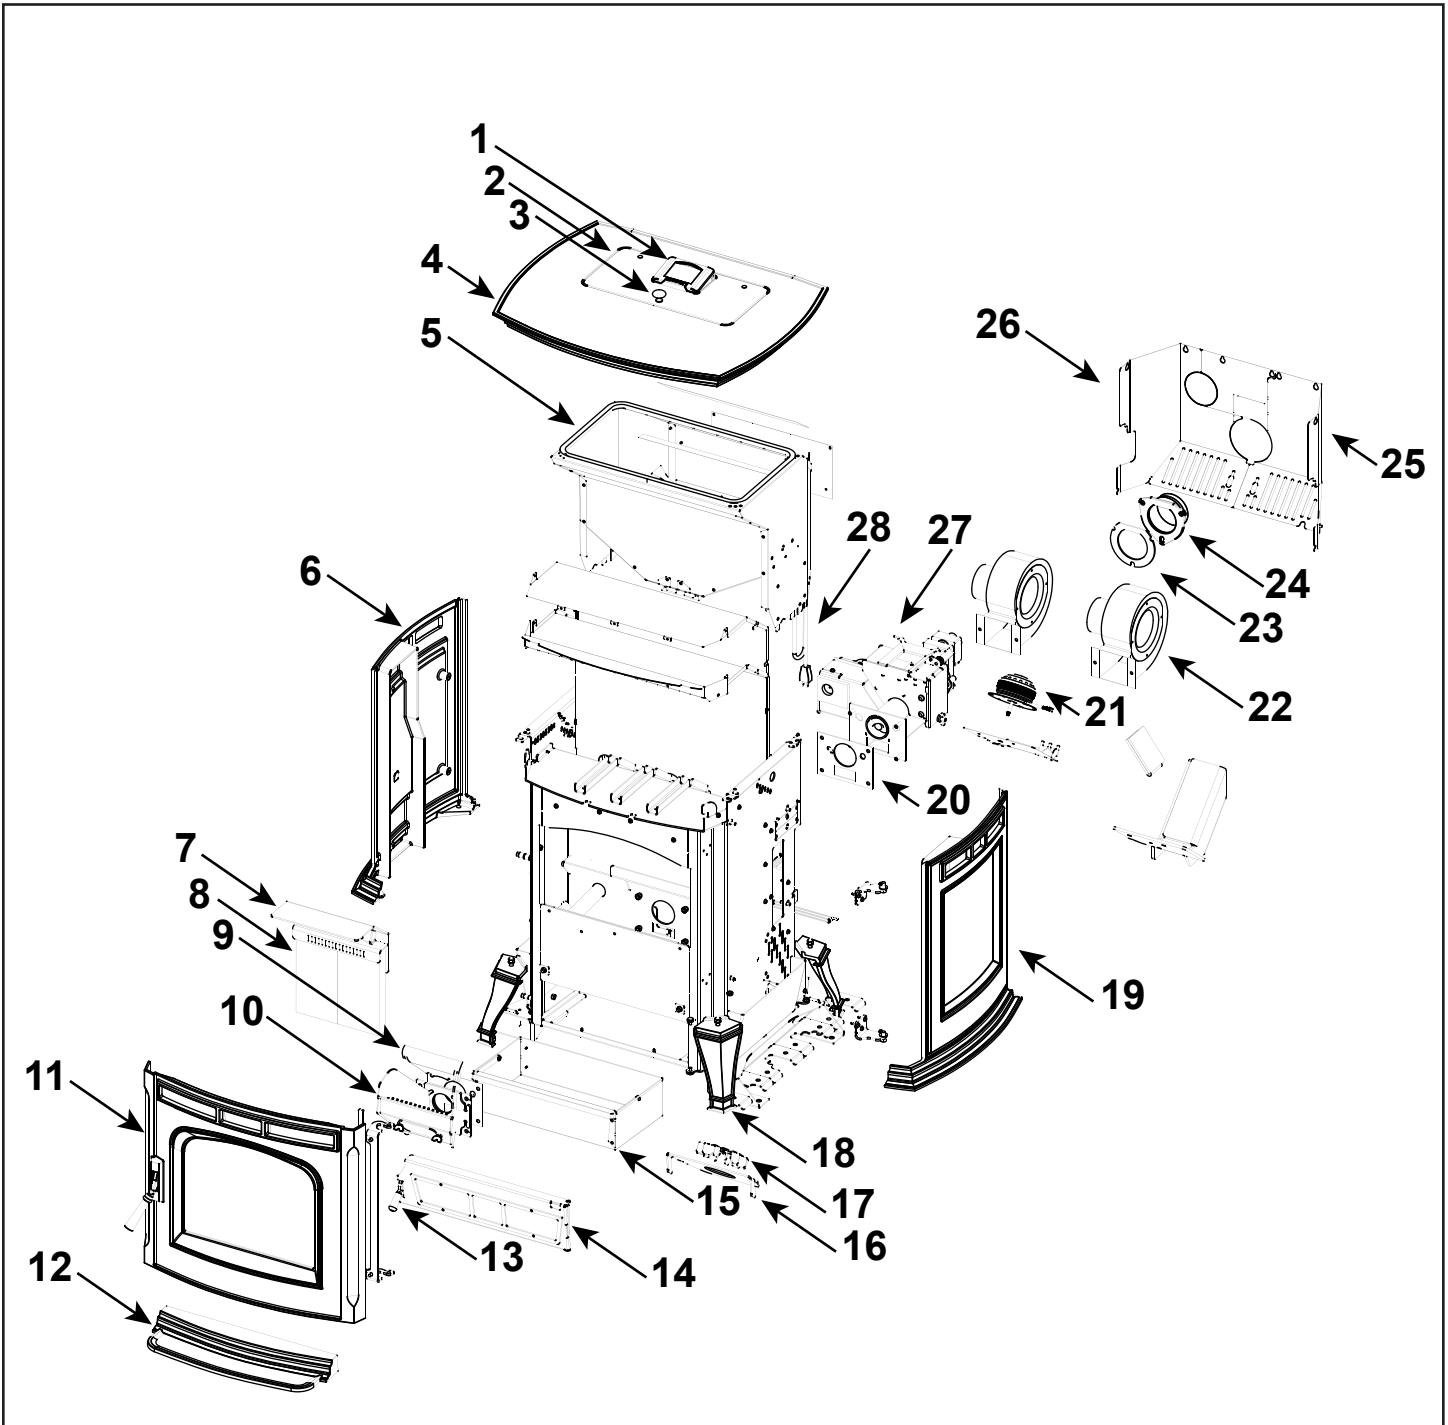

1-90-999000-1 (Matte Black)(Beginning Manufacturing Date: Dec 2016)(Ending Manufacturing Date: Feb 2020)

1-90-999000-14 (Majolica Brown)(Beginning Manufacturing Date: Dec 2016)(Ending Manufacturing Date: Feb 2020)

1-90-999001-1 (Matte Black w/Wireless)(Beginning Manufacturing Date: Dec 2016)

1-90-999001-14 (Majolica Brown w/Wireless)(Beginning Manufacturing Date: Dec 2016)

Part number list on following page.