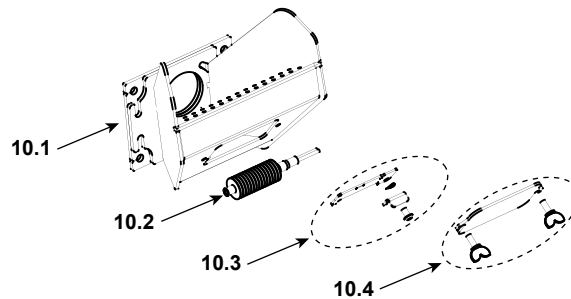

IMPORTANT: THIS IS DATED INFORMATION. Parts must be ordered from a dealer or distributor. **Hearth and Home Technologies does not sell directly to consumers.** Provide model number and serial number when requesting service parts from your dealer or distributor.

Stocked at Depot

ITEM	DESCRIPTION	COMMENTS	PART NUMBER	
1	Touch Control		1-00-777552	Y
	Cable Cover Gasket	Post 0081530362	3-44-777549	
2	16 X 8 Hopper Lid Glass		3-40-777770	Y
	Screwposts/Washers	Pkg of 20 Sets	1-00-129004	Y
	Gasket 3/8 X 1/2	20 Feet	1-00-375501	Y
3	Black Plated Knob w/Screw		1-00-02000-1	
	Complete Latch		1-00-0669697	
	5/16 X 1/2 Ball Plunger	Pkg of 3	3-31-5500-3	
	Bulk 5/16 Push Retainer	Pkg of 100	3-31-94807-100	
	Hopper Lid Hinge w/Hardware		1-00-777771	Y
	Hopper Lid Hinge Pin Plates w/Hardware	1 Set	1-00-777560	
4	Cast Top	Black	4-00-999132S	
		Majolica Brown	1-00-999132-14	
5	Hopper Assembly		1-10-999157A	Y
	Gasket Hopper Throat		3-44-677185	Y
	Gasket 3/8 X 1/2	20 Feet	1-00-375501	Y
6	Left Side Cast	Black	4-00-999130P	
		Majolica Brown	1-00-999130-14	
7	Brick Support		1-10-999779W	Y
8	Brick 9 X 4.5 X 1.25	Pkg of 7	1-00-900450125	Y
9	Flame Guide		3-00-06644	Y

#10 Burn Pot Assembly

10	Burn Pot Assembly			
10.1	Burn Pot Weldment		1-10-999674W	Y
	Gasket Set, Burn Pot & Tailpipe	Pkg of 5 Sets	1-00-07381	Y
10.2	Igniter		3-20-677200	Y
		Pkg of 10	1-00-677200	Y
10.3	Igniter Cover w/Hardware		1-00-574402	Y
10.4	Cleanout Cover w/Hardware		1-00-06623	Y
	1/4-20x5/8	Pkg of 10	3-31-782108-10	Y

Additional service parts on following page.