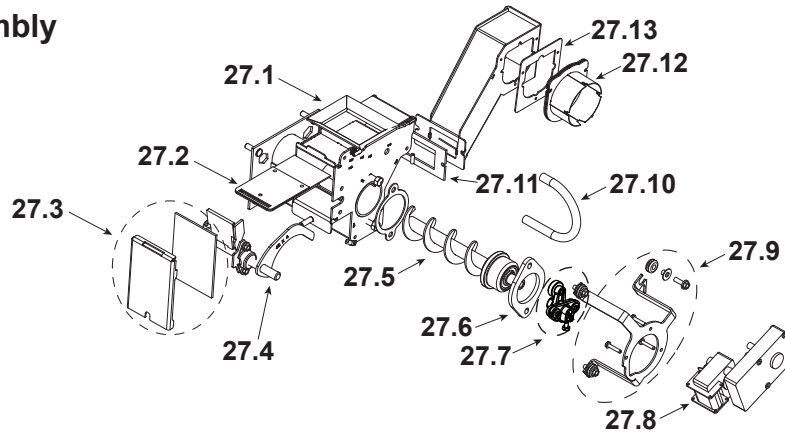

IMPORTANT: THIS IS DATED INFORMATION. Parts must be ordered from a dealer or distributor. **Hearth and Home Technologies does not sell directly to consumers.** Provide model number and serial number when requesting service parts from your dealer or distributor.

Stocked at Depot

ITEM	DESCRIPTION	COMMENTS	PART NUMBER	Stocked at Depot
21	Combustion Blower		1-00-02275	Y
	Combustion Blower Capacitor		1-00-00276	Y
	Studs and Nuts (Post HF1531398)	5 Sets	1-00-99922	
	Blower Mounting Screws (Post HF1531398)	5 Sets	1-00-832150	
22	Distribution Blower	Qty 2 req	3-21-33647	Y
23	Gasket Set, Burn Pot & Tailpipe	Pkg of 5 Sets	1-00-07381	Y
24	Pellet Tailpipe, Cast		3-00-247237	Y
25	Rear Cover, Right		1-00-999125	Y
26	Rear Cover, Left		1-00-999126	Y

#27 Feeder Assembly

27	Feeder Assembly			
27.1	Feeder Body		1-10-680021W	Y
27.3	Slide Plate Assembly		1-10-677121A	Y
27.3	Feed Cover & Gasket	2 Sets	1-00-677122	Y
27.4	Pusher Arm		1-10-677131W	Y
	Pillow Block	Pkg of 4	3-31-3614087-4	Y
27.5	Auger		3-50-00565	Y
	Gasket, Auger	Pkg of 5	1-00-888196	
27.6	Bearing Retainer w/Hardware		1-00-04035	Y
	Cam Bearing		3-31-3014	Y
27.7	Cam Block Assembly		1-10-777950A	Y
27.8	6 RPM CW Outboard Motor, 120V		3-20-00999	Y
27.9	Motor Mount w/Hardware		1-00-999111	Y
27.10	Feeder Crossover Tube Kit		1-00-67900	Y
27.11	Gasket, Snout	Pkg of 10	3-44-677160-10	Y
27.12	Air Intake		1-10-06810A	
27.13	Gasket, Air Intake	Pgk of 6	3-44-72224-6	Y
28	Power Cord		3-20-51578	Y
	Line Filter		3-20-803744	Y

Additional service parts on following page.