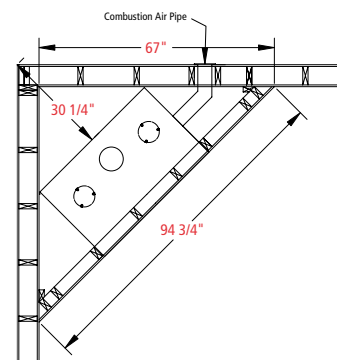

Specifications

- Height - 38"
- Weight - 525 lbs.
- Width - 42"
- 2.98 cu. ft. firebox
- Depth - 26"

Clearances

Within Enclosure Area:

- Unit to back wall 0"
- Unit to side wall 0"
- Duct boots to framing 0"
- Top stand-off to header 0"

Exposed Area:

- Wallboard to faceplate top edge/sides** 0"
- Fuel door to an adjacent sidewall 8"
- Unit front 36"
- Top of fireplace face to an 8" mantel** 12"
- Remote outlet air grill to ceiling 2"

**Refer to the Mantel Projection Chart on pg. 2 of installation manual