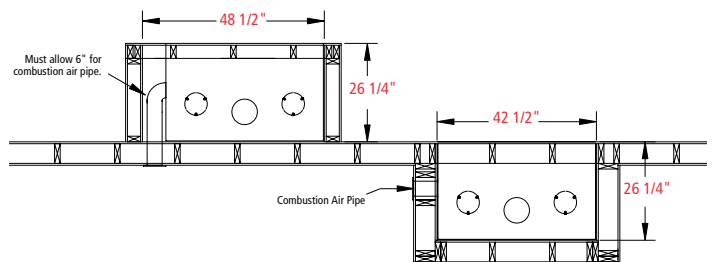

Specifications

- Height - 38"
- Weight - 525 lbs.
- Width - 42"
- 2.98 cu. ft. firebox
- Depth - 26"

Clearances

Within Enclosure Area:

- Unit to back wall 0"
- Unit to side wall 0"
- Duct boots to framing 0"
- Top stand-off to header 0"

Exposed Area:

- Wallboard to faceplate top edge/sides** 0"
- Fuel door to an adjacent sidewall 8"
- Unit front 36"
- Top of fireplace face to an 8" mantel** 12"
- Remote outlet air grill to ceiling 2"

**Refer to the Mantel Projection Chart on pg. 2 of installation manual