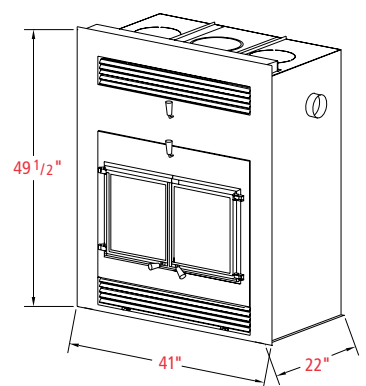

#241 ZC Model
Weight - 542 lbs.