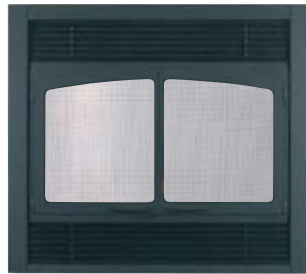

Black screen door