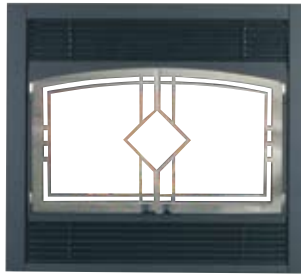

Brushed nickel diamond pattern