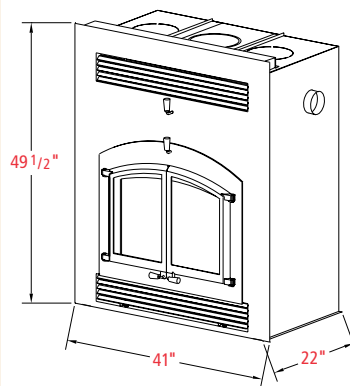

231 ZC black door w/black grills

#231 ZC Model
Weight - 542 lbs.