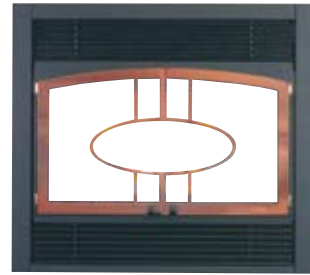

Antique copper oval pattern

*These decorative doors are for use with model #Z 42 single door only.
The above door styles are available in the three finishes shown, only black contains screen.*