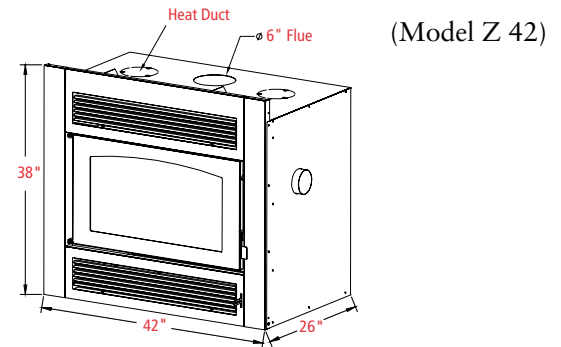

Specifications

- Height - 38"
- Weight - 525 lbs.
- Width - 42"
- 2.98 cu. ft. firebox
- Depth - 26"

Clearances

Within Enclosure Area:

- Unit to back wall 0"
- Unit to side wall 0"
- Duct boots to framing 0"
- Top stand-off to header 0"

Exposed Area:

- Wallboard to faceplate top edge/sides** 0"
- Fuel door to an adjacent sidewall 8"
- Unit front 36"
- Top of fireplace face to an 8" mantel** 12"
- Remote outlet air grill to ceiling 2"

**Refer to the Mantel Projection Chart on pg. 2 of installation manual