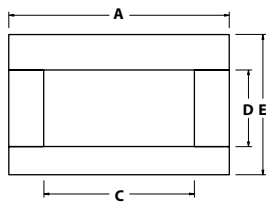

surround dimensions

Wood

Pacific Wave

Available for models:
HZ33CE

Optional tiling can be applied in this area

Metallic

Glass

4 piece surround (linear)

Available for models:
HZ30E/HZ40E/HZ42STE

Verona (portrait)

Available for models:
HZ33CE

Verona (linear)

Available for models:
HZ30E & HZ40E

Verona (linear)

Available for models:
HZ54E

Dimensions		A	B	C	D	E
HZ33CE	Cassandra 33 wood	55-1/2"	60-1/8"	29-1/2"	21-7/16"	43-15/16"
	Verona 33 glass/metal	42-5/16"	--	29-1/2"	21-1/2"	36-23/32"
HZ30E	Verona 30 glass	33"	--	25"	10-1/2"	18-1/2"
	4 piece surround	33-1/4"	--	25"	10-1/2"	19-1/2"
	Inner and outer frame	32-3/8"	--	28-3/16"	10-1/8"	18-1/16"
HZ40E	Verona 40 glass	44"	--	36"	12-7/8"	20-7/8"
	4 piece surround	48-3/4"	--	36"	12-7/8"	23-5/8"
	Inner and outer frame	43-1/16"	--	38-1/4"	15-1/4"	20-9/16"
HZ54E	Verona 54 glass	58-11/16"	--	50-11/16"	19-1/8"	27-1/8"
	Inner and outer frame	56-11/16"	--	49-3/16"	17-5/8"	25-1/8"

NOTE: All product specifications are subject to change without notice. Before installing refer to the relevant product manual for full and up to date information. Manuals can be downloaded from our web site www.regency-fire.com