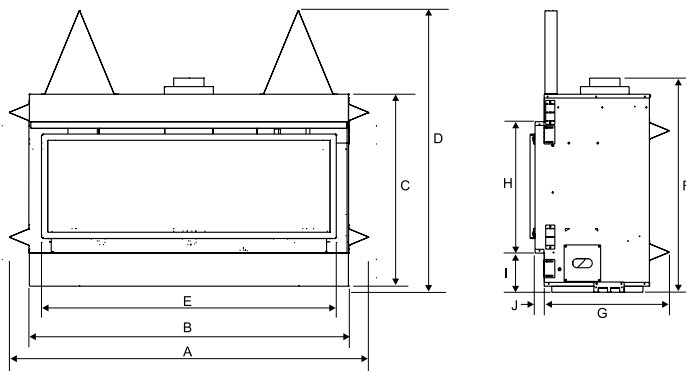

specifications

Specifications	HZ54E		HZ40E		HZ30E		HZ42STE		HZ965E		HZ33CE	
	NG	LP	NG	LP	NG	LP	NG	LP	NG	LP	NG	LP
Input (BTU)	41,500	37,000	26,000	25,500	14,000	13,000	26,000	24,500	48,000	48,000	17,000	15,500
Turn down to (BTU)	29,000	30,000	18,000	21,000	--	--	17,500	19,500	16,000	17,000	10,000	12,000
EnerGuide Rating (Canada only)	64.87%	68.31%	65.19%	66.70%	69.69%	69.72%	66.96%	68.71%	63.11%	63.46%	65.71%	65.60%
Efficiency (steady state)	70%	75%	70%	71%	70%	70%	70%	72%	79%	79%	69%	69%

Regency Horizon™ HZ54E / HZ42E / HZ40E / HZ30E

HZ54E

Dimensions	HZ54E	HZ40E	HZ30E
Flue size	5" x 8"	4"x6-5/8"	4"x6-5/8"
A	59"	49-5/16"	30-9/16"
B	52-5/8"	45-5/8"	28-11/16"
C	31-5/8"	33-3/16"	27-1/16"
D	46-3/8"	42"	33-5/16"
E	48-1/2"	38"	27-5/8"
F	35-1/4"	31"	25-11/16"
G	20-1/2"	18-5/16"	14-1/2"
H	22-3/8"	16-7/8"	14-9/16"
I	5-11/16"	10"	6-3/8"
J	1-1/2"	1-7/16"	1-1/2"