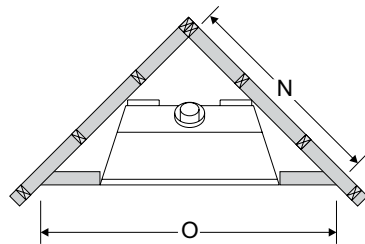

Framing	HZ965E	HZ33CE
I	4"	0"*
J	44-3/4"	35"
K	52-5/16"	31-3/4"
L	vertical rise	24"
	horizontal rigid	24"
	horizontal flex	16"
M	rigid	80"
	flex	36"
N	45-7/16"	38-15/16"
O	90-15/16"	55-1/2"

* when not using surround (might differ when using surrounds)