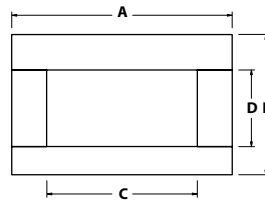

Verona (linear)

Available for models:
HZ54E

| Dimensions | | A | B | C | D | E |
|------------|-----------------------|-----------|---------|-----------|----------|-----------|
| HZ33CE | Cassandra 33 wood | 55-1/2" | 60-1/8" | 29-1/2" | 21-7/16" | 43-15/16" |
| | Verona 33 glass/metal | 42-5/16" | -- | 29-1/2" | 21-1/2" | 36-23/32" |
| HZ30E | Verona 30 glass | 33" | -- | 25" | 10-1/2" | 18-1/2" |
| | 4 piece surround | 33-1/4" | -- | 25" | 10-1/2" | 19-1/2" |
| | Inner and outer frame | 32-3/8" | -- | 28-3/16" | 10-1/8" | 18-1/16" |
| HZ40E | Verona 40 glass | 44" | -- | 36" | 12-7/8" | 20-7/8" |
| | 4 piece surround | 48-3/4" | -- | 36" | 12-7/8" | 23-5/8" |
| | Inner and outer frame | 43-1/16" | -- | 38-1/4" | 15-1/4" | 20-9/16" |
| HZ54E | Verona 54 glass | 58-11/16" | -- | 50-11/16" | 19-1/8" | 27-1/8" |
| | Inner and outer frame | 56-11/16" | -- | 49-3/16" | 17-5/8" | 25-1/8" |