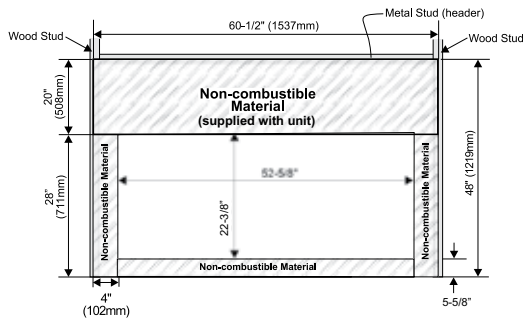

Framing

Framing	HZ54E	HZ40E	HZ30E
J	60"	49-7/8"	31-3/16"
K	46-5/8"	42"	33-5/16"
L horizontal vent	22"	19-7/16"	14-1/4"
vertical vent	22"	23-7/16"	19-1/2"
M flex	51"	43-7/8"	32-7/8"
rigid	51"	43-7/8"	35-1/2"
N	72"	57-3/8"	40-7/8"
O	101-7/8"	81-1/8"	57-13/16"

HZ54E

HZ42STE

HZ42STE Framing

HZ40E

HZ30E

Framing	HZ42STE
A	15" minus two times the finishing material thickness*
B	36-3/4"
C horizontal vent	50"
vertical vent	50"

Clearances

Clearances	HZ54E	HZ40E	HZ30E	HZ42STE
A*	20"	17"	13-1/4"	13"
B	4"	8"	8"	8"
C	40-7/8"	22"	39"	22"
D**	13"	13"	12"	13"
E	83"	84"	60"	84"
F	36"	36"	36"	36"
G	28-7/8"	27"	21"	25-3/4"

* Minimum at 1" deep

** HZ30E - Minimum at 21-1/4" above

HZ42STE - Minimum at 21-1/2" above

HZ54E - Minimum at 30" above

NOTE: All products can be installed in a raised application. Before installing refer to the relevant product manual for full and up to date information. Manuals can be downloaded from our web site www.regency-fire.com