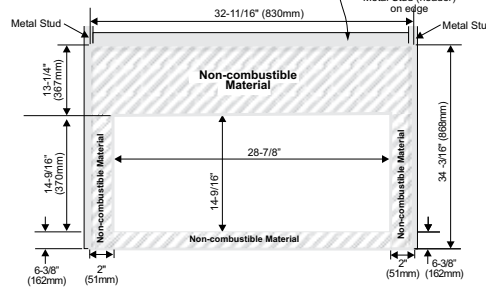

HZ30E

Framing	HZ42STE
A	15" minus two times the finishing material thickness*
B	36-3/4"
C horizontal vent	50"
vertical vent	50"