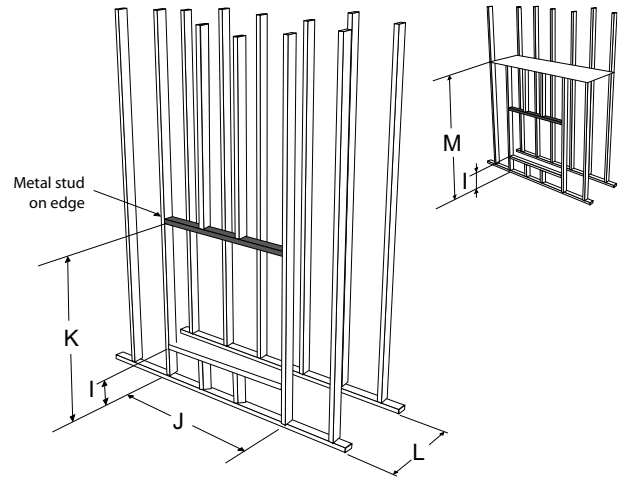

Framing	HZ965E	HZ33CE
I	4"	0"*
J	44-3/4"	35"
K	52-5/16"	31-3/4"
L	vertical rise	24"
	horizontal rigid	24"
	horizontal flex	16"
M	rigid	80"
	flex	36"
N	45-7/16"	38-15/16"
O	90-15/16"	55-1/2"

* when not using surround (might differ when using surrounds)