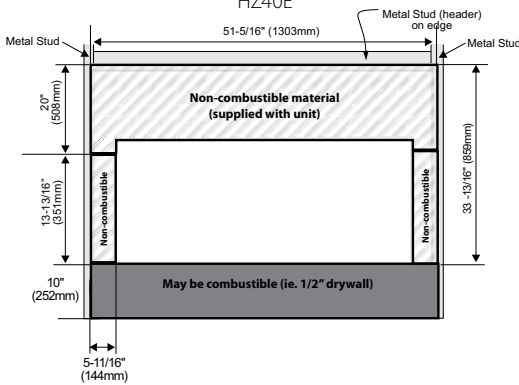

Framing

Framing	HZ54E	HZ40E	HZ30E
J	60"	49-7/8"	31-3/16"
K	46-5/8"	42"	33-5/16"
L horizontal vent	22"	19-7/16"	14-1/4"
vertical vent	22"	23-7/16"	19-1/2"
M flex	51"	43-7/8"	32-7/8"
rigid	51"	43-7/8"	35-1/2"
N	72"	57-3/8"	40-7/8"
O	101-7/8"	81-1/8"	57-13/16"

HZ54E

HZ42STE

HZ42STE Framing

HZ40E

HZ30E

Framing	HZ42STE
A	15" minus two times the finishing material thickness*
B	36-3/4"
C horizontal vent	50"
vertical vent	50"

Clearances

Clearances	HZ54E	HZ40E	HZ30E	HZ42STE
A*	20"	17"	13-1/4"	13"
B	4"	8"	8"	8"
C	40-7/8"	22"	39"	22"
D**	13"	13"	12"	13"
E	83"	84"	60"	84"
F	36"	36"	36"	36"
G	28-7/8"	27"	21"	25-3/4"

* Minimum at 1" deep

** HZ30E - Minimum at 21-1/4" above

HZ42STE - Minimum at 21-1/2" above

HZ54E - Minimum at 30" above

NOTE: All products can be installed in a raised application. Before installing refer to the relevant product manual for full and up to date information. Manuals can be downloaded from our web site www.regency-fire.com