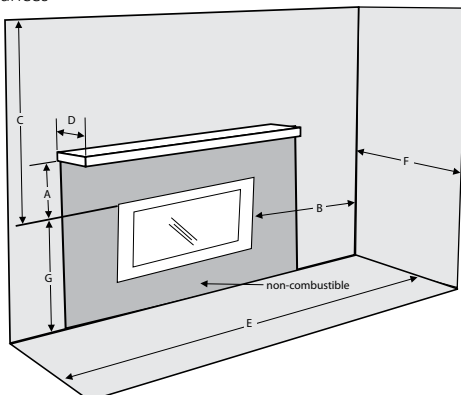

Clearances

Clearances	HZ54E	HZ40E	HZ30E	HZ42STE
A*	20"	17"	13-1/4"	13"
B	4"	8"	8"	8"
C	40-7/8"	22"	39"	22"
D**	13"	13"	12"	13"
E	83"	84"	60"	84"
F	36"	36"	36"	36"
G	28-7/8"	27"	21"	25-3/4"

* Minimum at 1" deep

** HZ30E - Minimum at 21-1/4" above

HZ42STE - Minimum at 21-1/2" above

HZ54E - Minimum at 30" above

NOTE: All products can be installed in a raised application. Before installing refer to the relevant product manual for full and up to date information. Manuals can be downloaded from our web site www.regency-fire.com