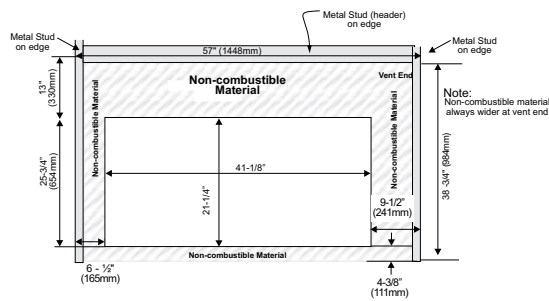

Framing

Framing	HZ54E	HZ40E	HZ30E
J	60"	49-7/8"	31-3/16"
K	46-5/8"	42"	33-5/16"
L horizontal vent	22"	19-7/16"	14-1/4"
vertical vent	22"	23-7/16"	19-1/2"
M flex	51"	43-7/8"	32-7/8"
rigid	51"	43-7/8"	35-1/2"
N	72"	57-3/8"	40-7/8"
O	101-7/8"	81-1/8"	57-13/16"

HZ54E

HZ42STE

HZ42STE Framing

HZ40E

HZ30E

Framing	HZ42STE
A	15" minus two times the finishing material thickness*
B	36-3/4"
C horizontal vent	50"
vertical vent	50"

Clearances

Clearances	HZ54E	HZ40E	HZ30E	HZ42STE
A*	20"	17"	13-1/4"	13"
B	4"	8"	8"	8"
C	40-7/8"	22"	39"	22"
D**	13"	13"	12"	13"
E	83"	84"	60"	84"
F	36"	36"	36"	36"
G	28-7/8"	27"	21"	25-3/4"

* Minimum at 1" deep

** HZ30E - Minimum at 21-1/4" above

HZ42STE - Minimum at 21-1/2" above

HZ54E - Minimum at 30" above

NOTE: All products can be installed in a raised application. Before installing refer to the relevant product manual for full and up to date information. Manuals can be downloaded from our web site www.regency-fire.com