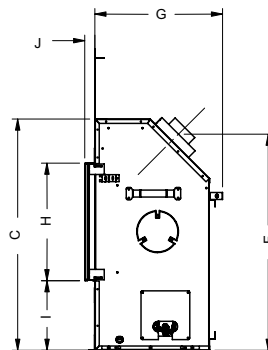

HZ30E/HZ40E