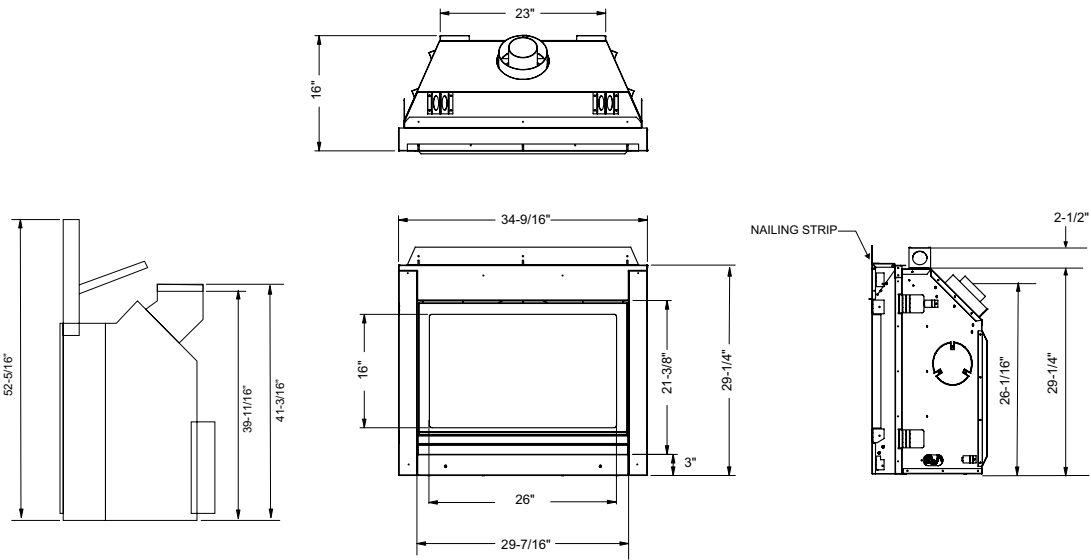

specifications

HZ33CE

Framing	HZ965E	HZ33CE
I	4"	0"*
J	44-3/4"	35"
K	52-5/16"	31-3/4"
L	vertical rise	24"
	horizontal rigid	24"
	horizontal flex	16"
M	rigid	80"
	flex	36"
N	45-7/16"	38-15/16"
O	90-15/16"	55-1/2"

* when not using surround (might differ when using surrounds)

Clearances	HZ965E	HZ33CE
A	4"	0"
B	6-1/16"	9"
C	N/A	30"
D	N/A	84"
E	N/A	36"
F	18-1/2"	15-3/4"
G	10"	12"

Notes:
* For complete instructions please see manual.

Non-Combustible material is required with this unit. Please see manual.