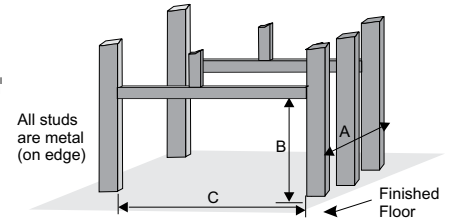

HZ42STE Framing