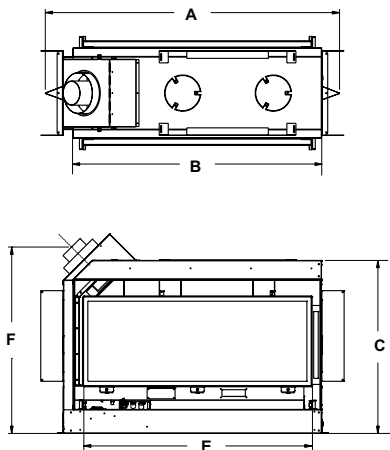

Regency Horizon™ HZ42STE

Dimensions	HZ42STE
Flue size	4"x6-5/8"
A	48-11/16"
B	41-3/16"
C	28-5/8"
D	36-1/2"
E	38"
F	30-13/16"
G	15"
H	15"
I	7-3/4"
J	1-1/2"