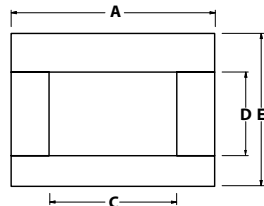

Verona (portrait)

Available for models:
HZ33CE