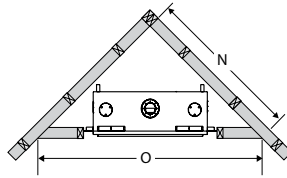

Framing

Framing	HZ54E	HZ40E	HZ30E
J	60"	49-7/8"	31-3/16"
K	46-5/8"	42"	33-5/16"
L horizontal vent	22"	19-7/16"	14-1/4"
vertical vent	22"	23-7/16"	19-1/2"
M flex	51"	43-7/8"	32-7/8"
rigid	51"	43-7/8"	35-1/2"
N	72"	57-3/8"	40-7/8"
O	101-7/8"	81-1/8"	57-13/16"