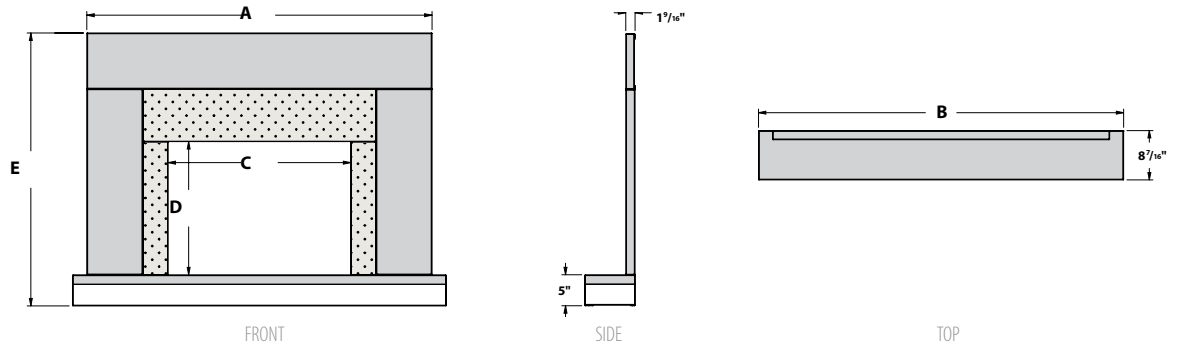

surround dimensions

Wood

Pacific Wave

Available for models:
HZ33CE

Optional tiling can be applied in this area

Metallic

Glass

4 piece surround (linear)

Available for models:
HZ30E/HZ40E/HZ42STE