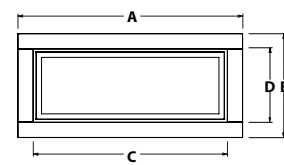

Verona (linear)

Available for models:
HZ54E

| Dimensions | | A | B | C | D | E |
|------------|-----------------------|-----------|---------|-----------|----------|-----------|
| HZ33CE | Cassandra 33 wood | 55-1/2" | 60-1/8" | 29-1/2" | 21-7/16" | 43-15/16" |
| | Verona 33 glass/metal | 42-5/16" | -- | 29-1/2" | 21-1/2" | 36-23/32" |
| HZ30E | Verona 30 glass | 33" | -- | 25" | 10-1/2" | 18-1/2" |
| | 4 piece surround | 33-1/4" | -- | 25" | 10-1/2" | 19-1/2" |
| | Inner and outer frame | 32-3/8" | -- | 28-3/16" | 10-1/8" | 18-1/16" |
| HZ40E | Verona 40 glass | 44" | -- | 36" | 12-7/8" | 20-7/8" |
| | 4 piece surround | 48-3/4" | -- | 36" | 12-7/8" | 23-5/8" |
| | Inner and outer frame | 43-1/16" | -- | 38-1/4" | 15-1/4" | 20-9/16" |
| HZ54E | Verona 54 glass | 58-11/16" | -- | 50-11/16" | 19-1/8" | 27-1/8" |
| | Inner and outer frame | 56-11/16" | -- | 49-3/16" | 17-5/8" | 25-1/8" |