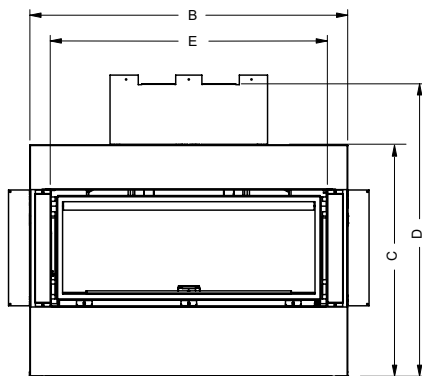

HZ30E/HZ40E