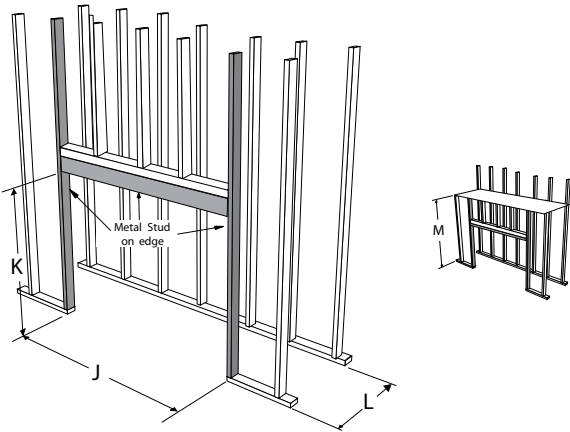

Framing

Framing	HZ54E	HZ40E	HZ30E
J	60"	49-7/8"	31-3/16"
K	46-5/8"	42"	33-5/16"
L horizontal vent	22"	19-7/16"	14-1/4"
vertical vent	22"	23-7/16"	19-1/2"
M flex	51"	43-7/8"	32-7/8"
rigid	51"	43-7/8"	35-1/2"
N	72"	57-3/8"	40-7/8"
O	101-7/8"	81-1/8"	57-13/16"