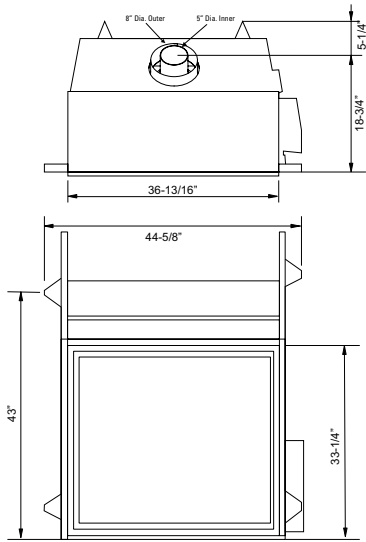

specifications

HZ965E

HZ33CE

| Framing | HZ965E | HZ33CE |
|---------|------------------|-----------|
| I | 4" | 0"* |
| J | 44-3/4" | 35" |
| K | 52-5/16" | 31-3/4" |
| L | vertical rise | 24" |
| | horizontal rigid | 24" |
| | horizontal flex | 16" |
| M | rigid | 80" |
| | flex | 36" |
| N | 45-7/16" | 38-15/16" |
| O | 90-15/16" | 55-1/2" |

Verona (linear)

Available for models:
HZ54E

| Dimensions | | A | B | C | D | E |
|------------|-----------------------|-----------|---------|-----------|----------|-----------|
| HZ33CE | Cassandra 33 wood | 55-1/2" | 60-1/8" | 29-1/2" | 21-7/16" | 43-15/16" |
| | Verona 33 glass/metal | 42-5/16" | -- | 29-1/2" | 21-1/2" | 36-23/32" |
| HZ30E | Verona 30 glass | 33" | -- | 25" | 10-1/2" | 18-1/2" |
| | 4 piece surround | 33-1/4" | -- | 25" | 10-1/2" | 19-1/2" |
| | Inner and outer frame | 32-3/8" | -- | 28-3/16" | 10-1/8" | 18-1/16" |
| HZ40E | Verona 40 glass | 44" | -- | 36" | 12-7/8" | 20-7/8" |
| | 4 piece surround | 48-3/4" | -- | 36" | 12-7/8" | 23-5/8" |
| | Inner and outer frame | 43-1/16" | -- | 38-1/4" | 15-1/4" | 20-9/16" |
| HZ54E | Verona 54 glass | 58-11/16" | -- | 50-11/16" | 19-1/8" | 27-1/8" |
| | Inner and outer frame | 56-11/16" | -- | 49-3/16" | 17-5/8" | 25-1/8" |